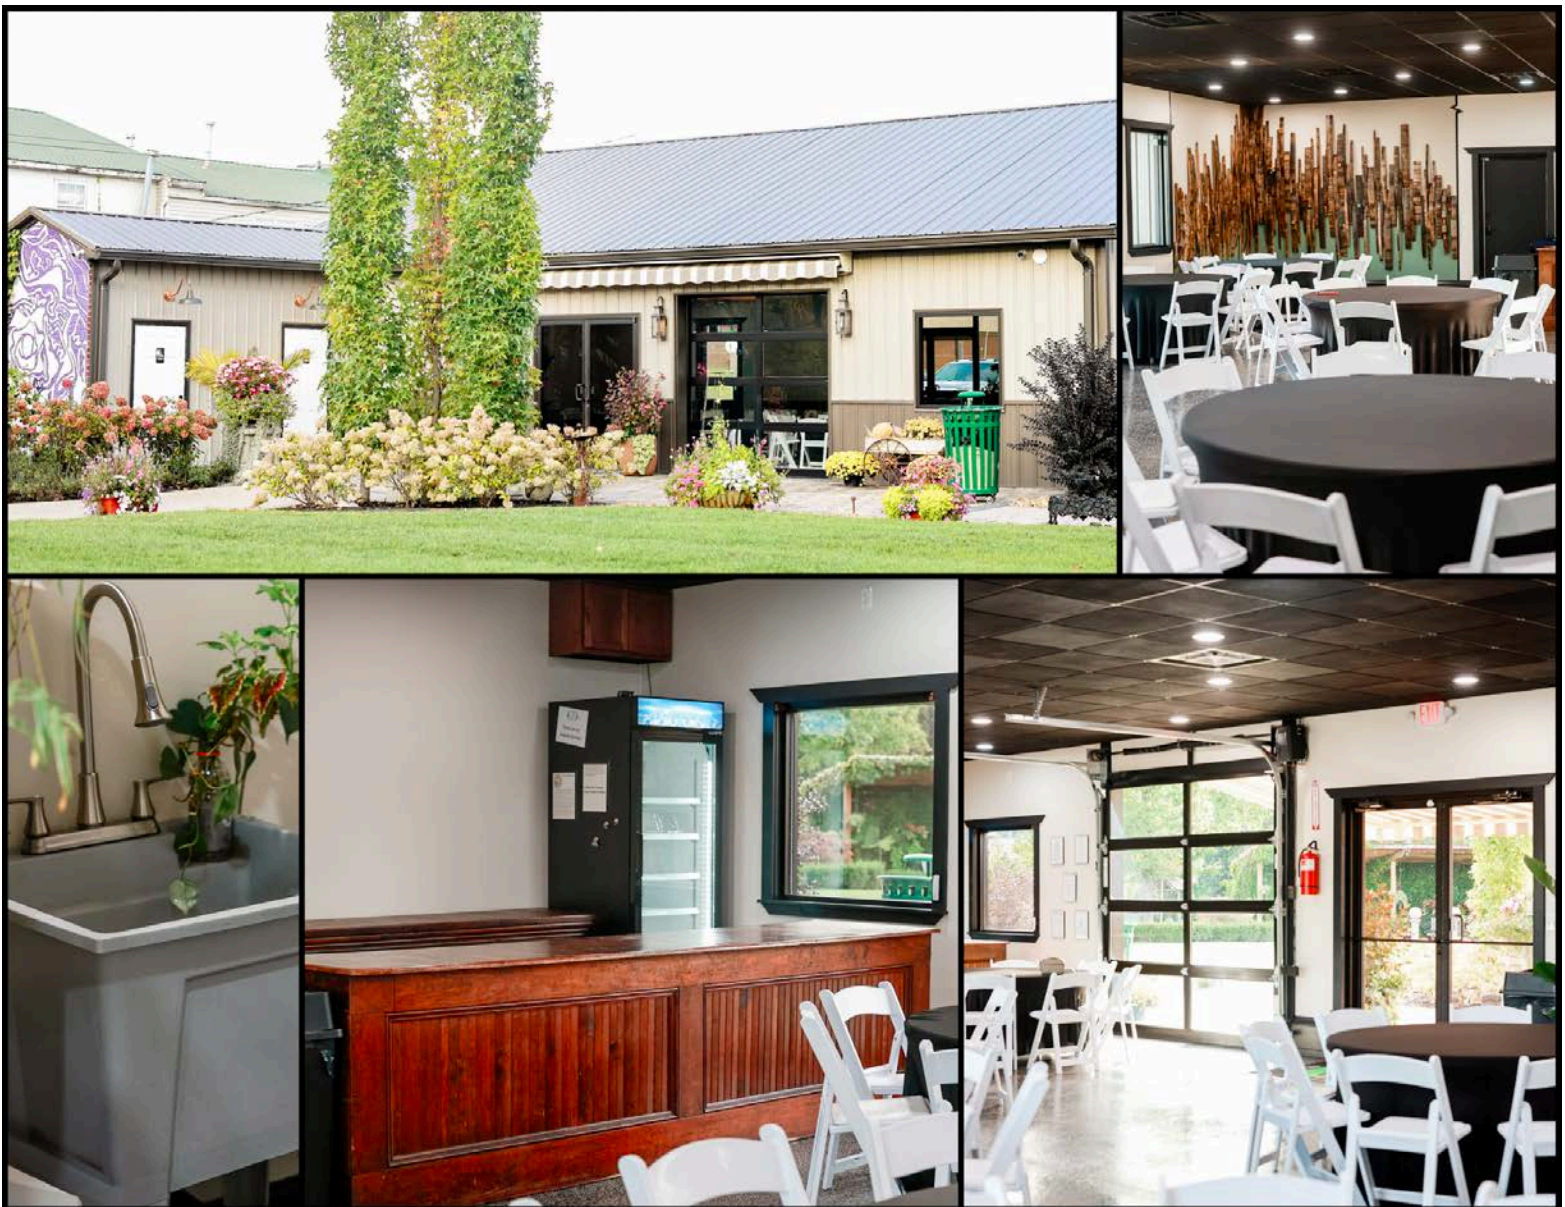

9 Lives Lounge

Up to 60 Guests

9 Lives Lounge is a bright, modern space located at the entrance of Creekside Gardens, ideal for birthday parties, rehearsal dinners, business meetings and more. With abundant natural light and a warm, welcoming atmosphere, it sets the tone for any occasion. Retractable doors open directly into the gardens, creating a seamless indoor-outdoor experience your guests will love.

Details

- ❖ Access up to 6 hours between 11am - 11pm day-of event (includes setup/breakdown)
 - Additional hours available for a fee
- ❖ Designated guest parking directly in front of entrance, with handi-cap accessible access
- ❖ Includes final venue walk through, month of event. We offer an in-house coordinator at a discounted rate.
- ❖ No outside bartenders or alcohol. All alcohol must be obtained through Creekside Gardens - tiered packages available. Our in-house bartender is included.

Capacity

- Up to 60 guests (seated indoors)
- Up to 150 guests (adding the Stage Lawn, fees apply)

Amenities

- Climate controlled indoor space
- Large retractable door to the grounds
- Private restrooms
- Refrigerator
- Ice machine
- Small sink
- Subtle design floor
- Flush recessed ceiling lighting
- Separate storage/staging area
- Ample bar/counter space
- (1) Large television
- Built-in sound system
- Includes table setup with white floor-length linens
- Includes setup of padded wood white folding chairs
- Includes use and setup of any portable florals/plants on the grounds
- Optional Stage Lawn or Beer Garden access (fees may apply)