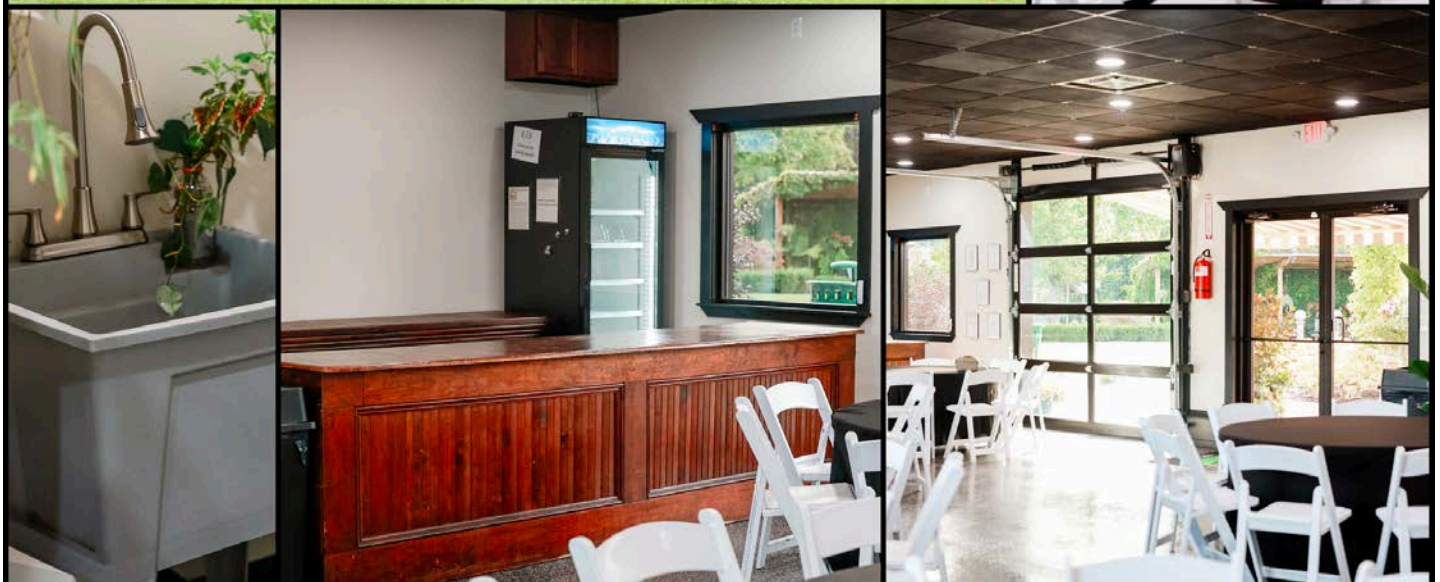

Capacity

- Up to 60 guests (seated indoors)
- Up to 150 guests (adding the Stage Lawn, fees apply)

Amenities

- Climate controlled indoor space
- Large retractable door to the grounds
- Private restrooms
- Refrigerator
- Ice machine
- Small sink
- Subtle design floor
- Flush recessed ceiling lighting
- Separate storage/staging area
- Ample bar/counter space
- (1) Large television
- Built-in sound system
- Includes table setup with white floor-length linens
- Includes setup of padded wood white folding chairs
- Includes use and setup of any portable florals/plants on the grounds
- Optional Stage Lawn or Beer Garden access (fees may apply)

- Climate controlled indoor space with large retractable exterior door to the grounds
- Private restrooms
- Refrigerator; Ice machine; Small sink
- Subtle design floor; Flush recessed ceiling lighting
- Separate storage/staging area
- Ample bar/counter space
- (1) Large television + Built-in sound system
- Includes table setup with white floor-length linens
- Includes setup of padded wood white folding chairs
- Includes use and setup of any portable florals/plants on the grounds
- Optional Stage Lawn or Beer Garden access (fees may apply)

Creekside Gardens

Getting Ready: Bridal Suite

- Includes (1) night stay in the Bridal Suite the night before wedding
- Designated hair and makeup stations
- Full kitchen
- Full bathroom with shower and tub
- Offers a hidden exit directly to venue path
- Complimentary Wifi
- Small lower level available to separate groomsmen from bridesmaids. *Separate Grooms Quarters coming 2026.*